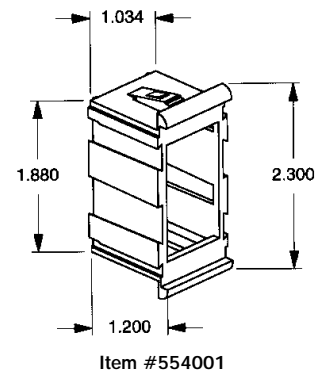

circuit breakers, switches & accessories

Sealed Rocker Switch Accessories

Description	Color	Function	Qty/ Pkg	Item Number
Modular Brackets	Black	End	1	554000
		Middle	1	554001
		Single	1	554002
		Switch Panel Plug	1	554009

Description	Color	Function	Qty/ Pkg	Item Number
Actuators	Black	Hard Surface	1	554004
	White	Hard Surface	1	554005
	Black w/ White Imprinted Legend	Horn	1	554050
		Windshield Wiper	1	554052
		Bilge Pump	1	554053
		Light	1	554055
		Running Lights	1	554057
	Black w/ Red Lens	2 Slits	1	554007
	Black w/ Red Lens	1 Square	1	554008
	Black w/ White Imprinted Legend on Square Red Lens	Horn	1	554070
	Bilge Pump	1	554073	
	Running Lights	1	554077	

Wiper

Bilge Pump

Horn

Light Actuator

Running Lights