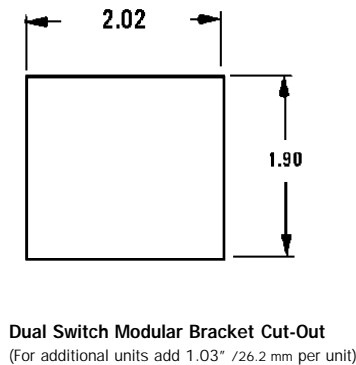

circuit breakers, switches & accessories

Sealed Rocker Switch Accessories

Description	Color	Function	Qty/ Pkg	Item Number
Modular Brackets	Black	End	1	554000
		Middle	1	554001
		Single	1	554002
		Switch Panel Plug	1	554009

Description	Color	Function	Qty/ Pkg	Item Number
Actuators	Black	Hard Surface	1	554004
	White	Hard Surface	1	554005
	Black w/ White Imprinted Legend	Horn	1	554050
		Windshield Wiper	1	554052
		Bilge Pump	1	554053
		Light	1	554055
		Running Lights	1	554057
	Black w/ Red Lens	2 Slits	1	554007
	Black w/ Red Lens	1 Square	1	554008
	Black w/ White Imprinted Legend on Square Red Lens	Horn	1	554070
	Bilge Pump	1	554073	
	Running Lights	1	554077	

Wiper

Bilge Pump

Horn

Light Actuator

Running Lights