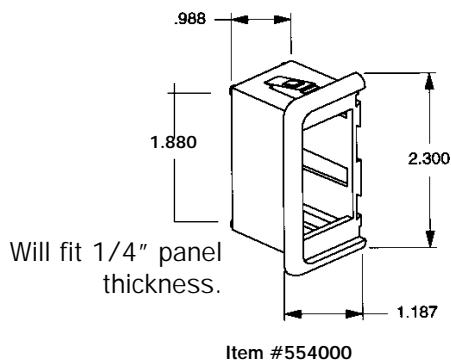

circuit breakers, switches & accessories

Sealed Rocker Switch Accessories

Description	Color	Function	Qty/ Pkg	Item Number
Modular Brackets	Black	End	1	554000
		Middle	1	554001
		Single	1	554002
		Switch Panel Plug	1	554009

Description	Color	Function	Qty/ Pkg	Item Number
Actuators	Black	Hard Surface	1	554004
	White	Hard Surface	1	554005
	Black w/ White Imprinted Legend	Horn	1	554050
		Windshield Wiper	1	554052
		Bilge Pump	1	554053
		Light	1	554055
		Running Lights	1	554057
	Black w/ Red Lens	2 Slits	1	554007
	Black w/ Red Lens	1 Square	1	554008
	Black w/ White Imprinted Legend on Square Red Lens	Horn	1	554070
	Bilge Pump	1	554073	
	Running Lights	1	554077	

Wiper

Bilge Pump

Horn

Light Actuator

Running Lights